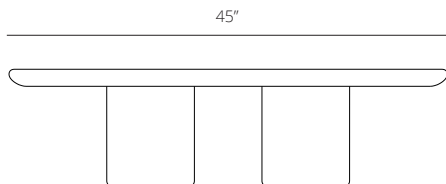

Toadstool Coffee Table - Large

Gully Collection

PRODUCT INFO

Description	The Toadstool tables marry traditional solid-wood construction to the whimsy and poetry of nature. Meant to look like they were grown as much as they were shaped by human hands, Toadstool will nestle into your home with meditative grace.	Construction	Heirloom quality through and through. Solid Ash top with a thoughtfully sculpted edge and subtle basin lip. The base is thick, formed plywood with solid ash veneer.
Dimensions	Overall: H:12" W:45" D:28"	Care	Wipe clean with a soft cloth.
Assembly	Fully Assembled	Lead time	In stock ships in 2 business days Custom requests and backorders ship in 12 - 16 weeks
Finishes	Black Ash, Natural Ash and Deep Greylac	Warranty	1 years