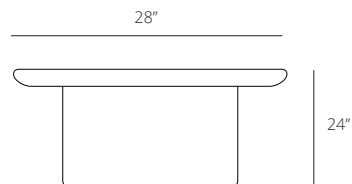

Toadstool Coffee Table - Large

Gully Collection

PRODUCT INFO

Description	The Toadstool tables marry traditional solid-wood construction to the whimsy and poetry of nature. Meant to look like they were grown as much as they were shaped by human hands, Toadstool will nestle into your home with meditative grace.	Construction	Heirloom quality through and through. Solid Ash top with a thoughtfully sculpted edge and subtle basin lip. The base is thick, formed plywood with solid ash veneer.
Dimensions	Overall: H:12" W:45" D:28"	Care	Wipe clean with a soft cloth.
Assembly	Fully Assembled	Lead time	In stock ships in 2 business days Custom requests and backorders ship in 12 - 16 weeks
Finishes	Black Ash, Natural Ash and Deep Greylac	Warranty	1 years